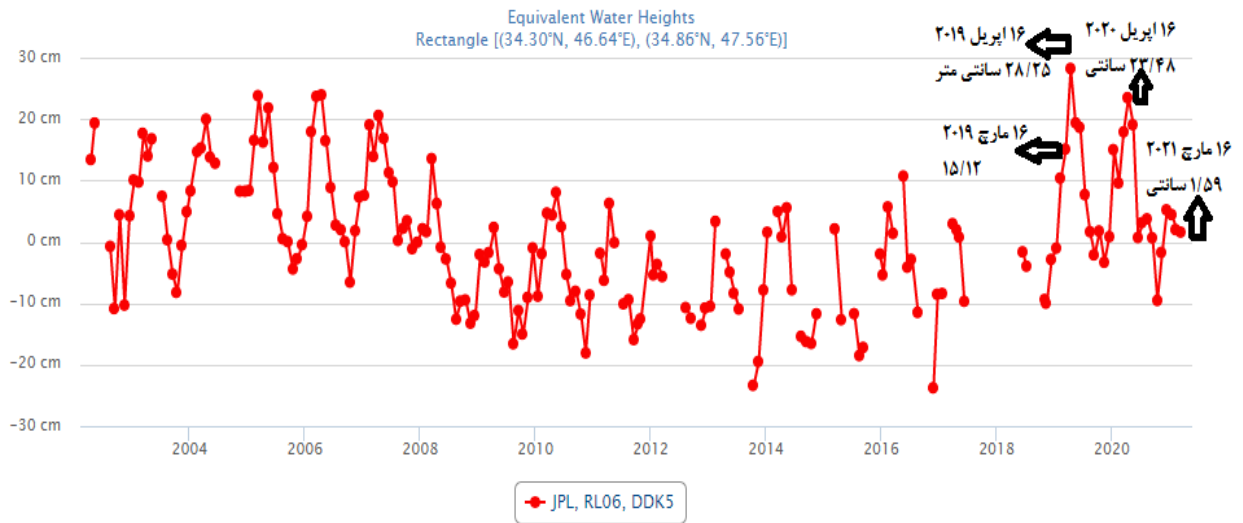

### GRACE satellite gravity data

# GRACE satellite gravity data

Replot Share Form Options

Equivalent Water Heights  
Rectangle [(34.30°N, 46.64°E), (34.86°N, 47.56°E)]